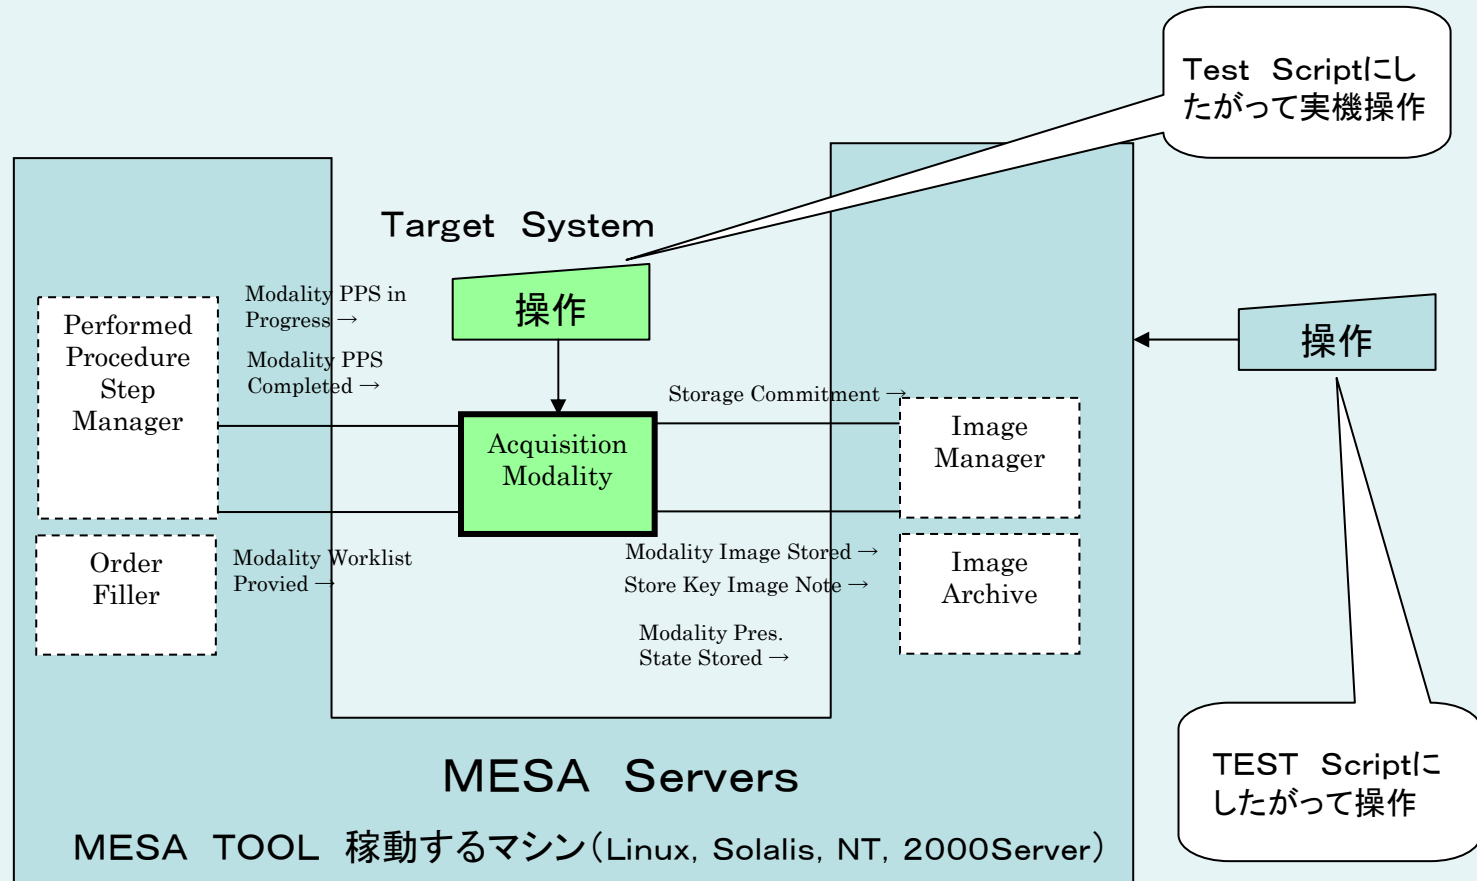

MESAツールの動作と動作環境